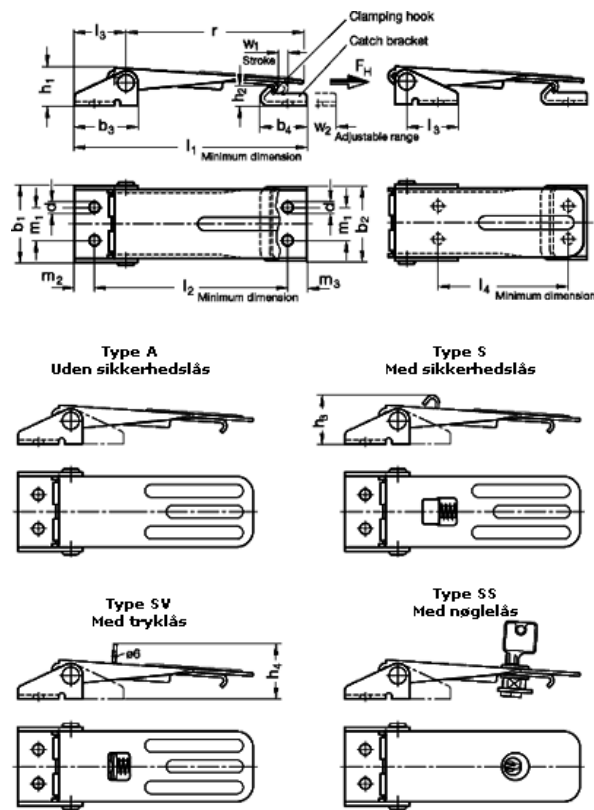

Article number: 20266062

Description: E+G Klee Hook clamp
GN 821-400-A-ST-1

Measures

$b_1 = 46,5$	$h_4 = 32,5$	N	= 4000
$b_2 = 45$	$l_1 = 144$	r	= 107,5
$b_3 = 38$	$l_2 = 120,5$	w1	= 6,5
$b_4 = 27$	$l_3 = 32$	w2 adjustable range	= 18
$d = 6,3$	$l_4 = 83,5$		
$h_1 = 22$	$m_1 = 20$		
$h_2 = 12$	$m_2 = 12$		
$h_3 = 28,5$	$m_3 = 11,5$		